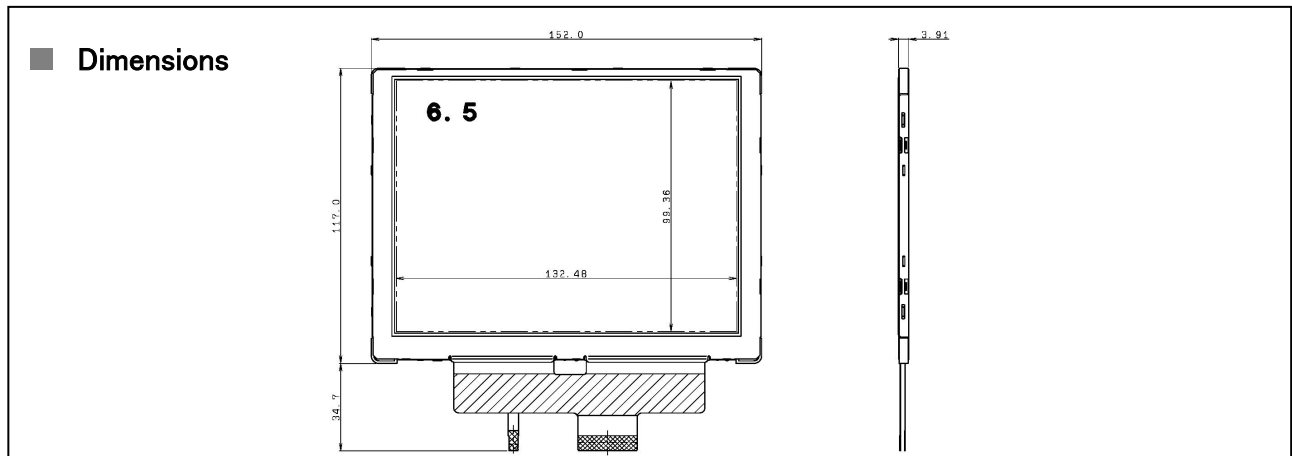

CASIO®

Specification

COM65T6112KLC

Version November 2007

Note: This specification is subject to change without prior notice

■ Features

- Landscape, 6.5 inch VGA resolution.
- Super Slim / Super Light LCD module using long-life LED.
- High brightness(400 cd/m²) / Wide viewing angle LCD module.
- TC, Power-circuit on panel.

■ Specifications

RoHS compatible

Items	Specifications	Units	Notes
Display Size	16.6 (6.5)	cm (inch)	
Display Format	640 X RGB X 480 Stripe	--	
Dot Pitch	69.00(H) X 207.00(V)	μm	
Outline Dimensions	(152.0) (H) X(117.0) (V) X (3.91) (D)	mm	
Weight	(T.B.D.)	g	
Number of Colors	16,777,216	--	
Brightness	(400)	cd/m ²	
Viewing Angle(U/D/L/R)	(80/80/80/80)	deg.	CR ≥ 10
Input Signal Type	Digital RGB signal (8bit parallel)	--	
Power Supplies	3.3/12.0/17.0/-7.0	V	
Operating Temperature	-20 ~ +70	°C	
Storage Temperature	-30 ~ +80	°C	
Backlight	LED Backlight	--	
Remarks			